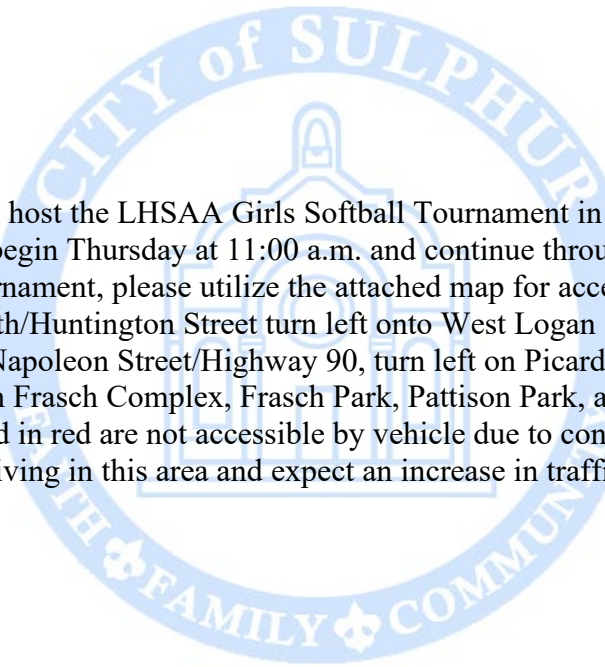

April 28th, 2021

PRESS RELEASE- FOR IMMEDIATE RELEASE

We are excited to host the LHSAA Girls Softball Tournament in Sulphur once again. The tournament will begin Thursday at 11:00 a.m. and continue through Saturday. If you are attending the tournament, please utilize the attached map for access to the park. To access the park from Ruth/Huntington Street turn left onto West Logan Street. To access the park from West Napoleon Street/Highway 90, turn left on Picard Road. Parking is available at North Frasch Complex, Frasch Park, Pattison Park, and the Aquatic Center. Roads highlighted in red are not accessible by vehicle due to construction. Please be cautious when driving in this area and expect an increase in traffic in these areas this weekend.

LHSAA Girls Softball Tournament

Route Map